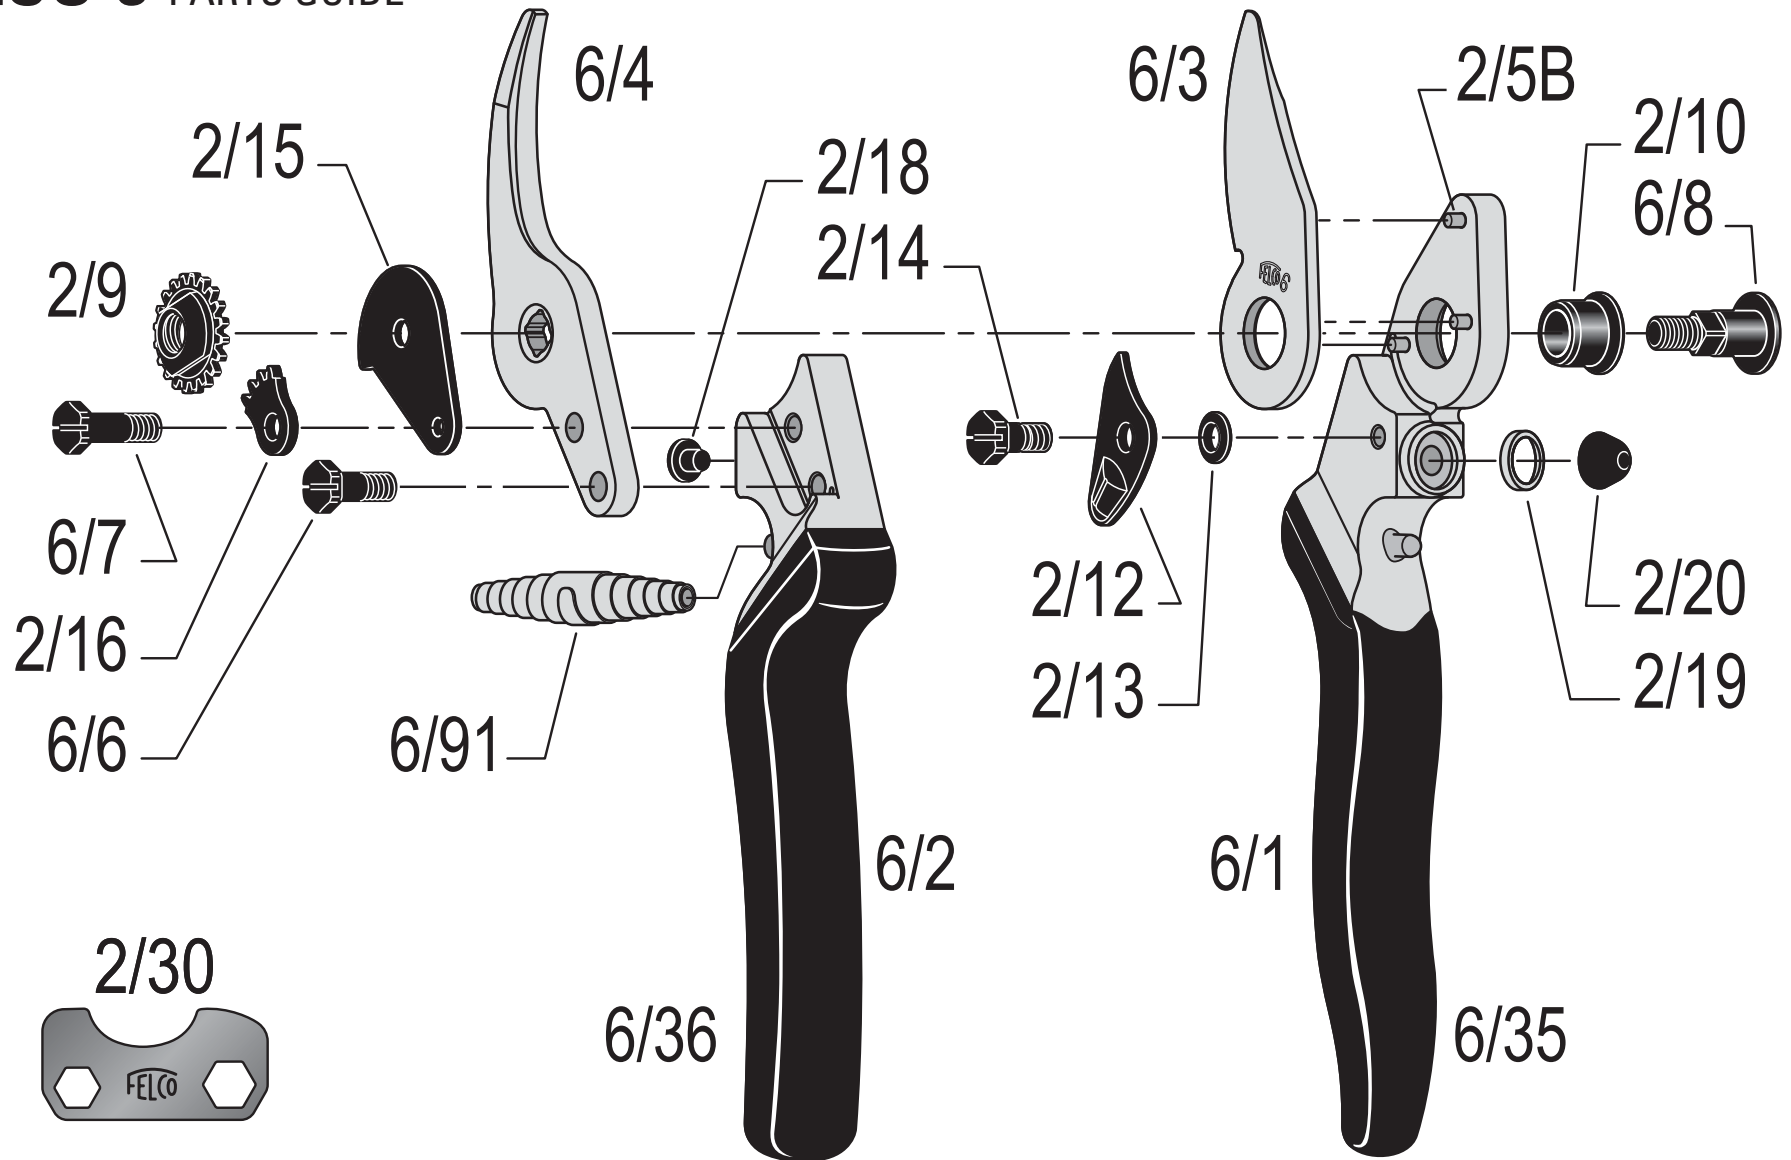

FELCO 6 PARTS GUIDE

Treetools New Zealand Limited
 8A Kerwyn Ave, East Tamaki
 PO Box 204-364, Highbrook
 Auckland 2061, NEW ZEALAND

0800 TREETOOLS (873 386)
 Tel: +64 9 274 8090
 Fax: +64 9 274 9190
www.treetools.co.nz